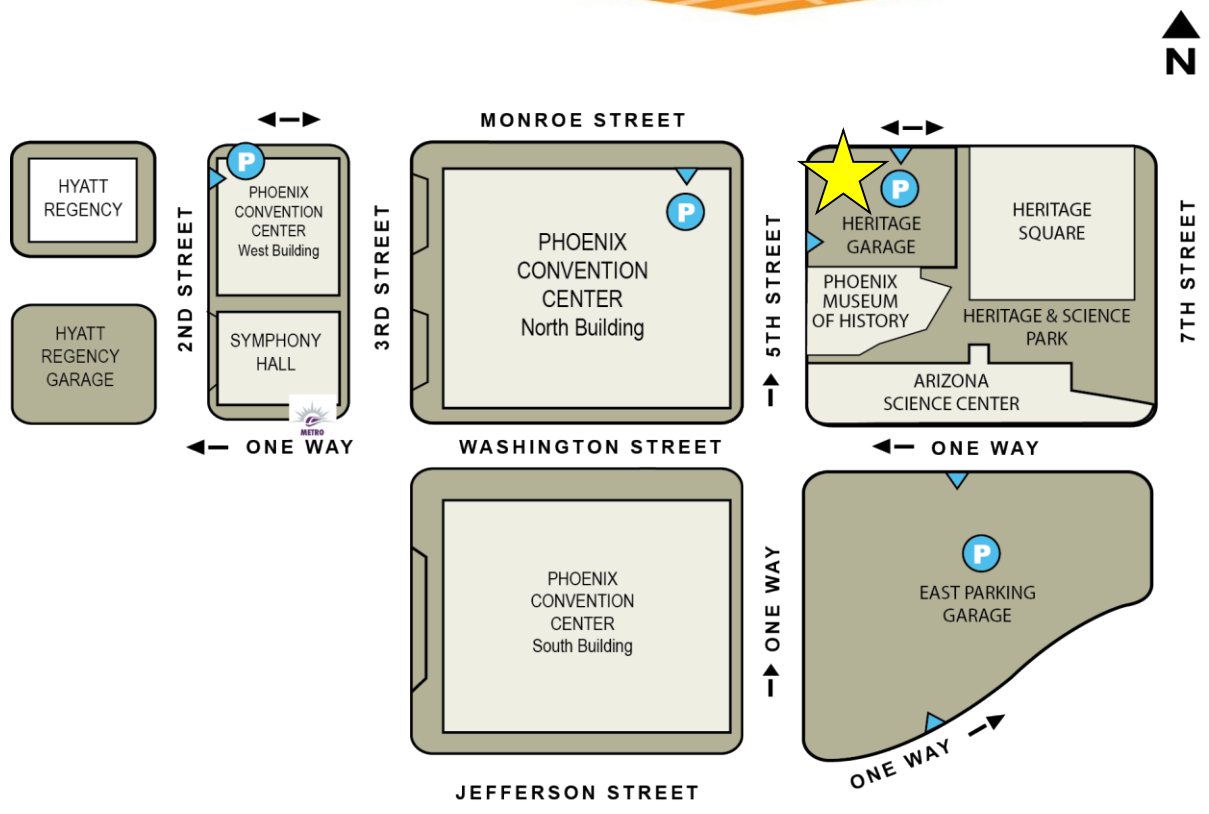

Heritage Garage Parking Map

Heritage Garage
125 N. 5th Street
Phoenix, AZ 85004